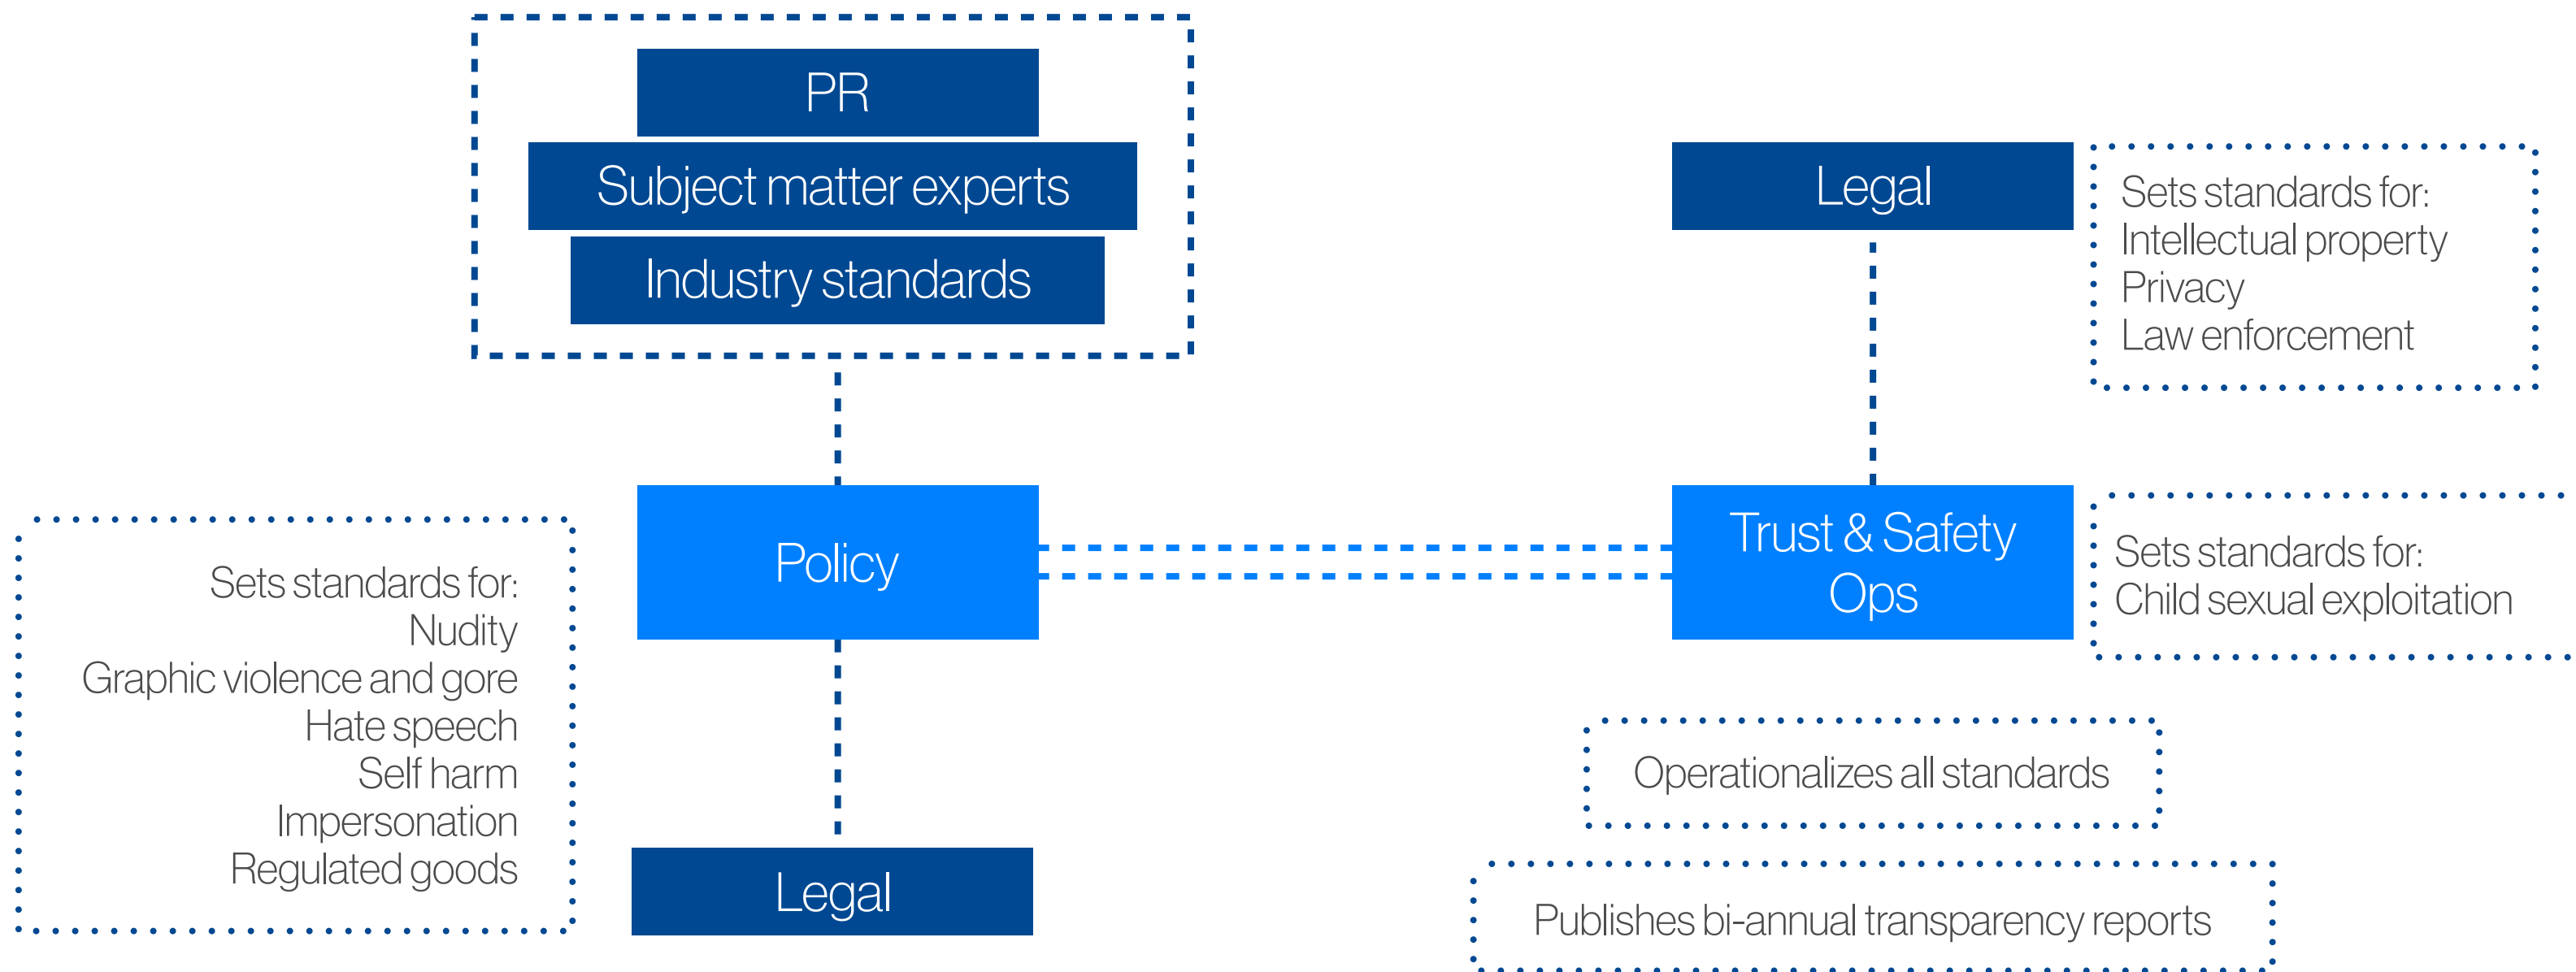

11.5 employees moderating 200M+ MAUs, 100B+ Pins, 30+ languages

Collaboration with clear ownership areas

Partner with experts to drive better standards